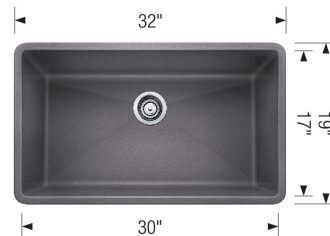

## PRECIS SUPER SINGLE SILGRANIT

### Design and Planning Tips

- Min cabinet size: 36 in
- Bowl depth: 9,5 in ( 240.0 mm )

What is included:

Installation instructions

Cut-out template

Limited Lifetime Warranty

Undermount installation only

Minimum cabinet size: 36"

Cut-out Dimensions:

Cut-out Length: 30.25"

Cut-out Width: 17.25"

Cut-out Below Counter Depth: 10.29"

Sink Bowl Dimensions:

Sink Bowl Length (left-to-right): 30"

Sink Bowl Width (front-to-back): 17"

Sink Bowl Depth: 9.5"